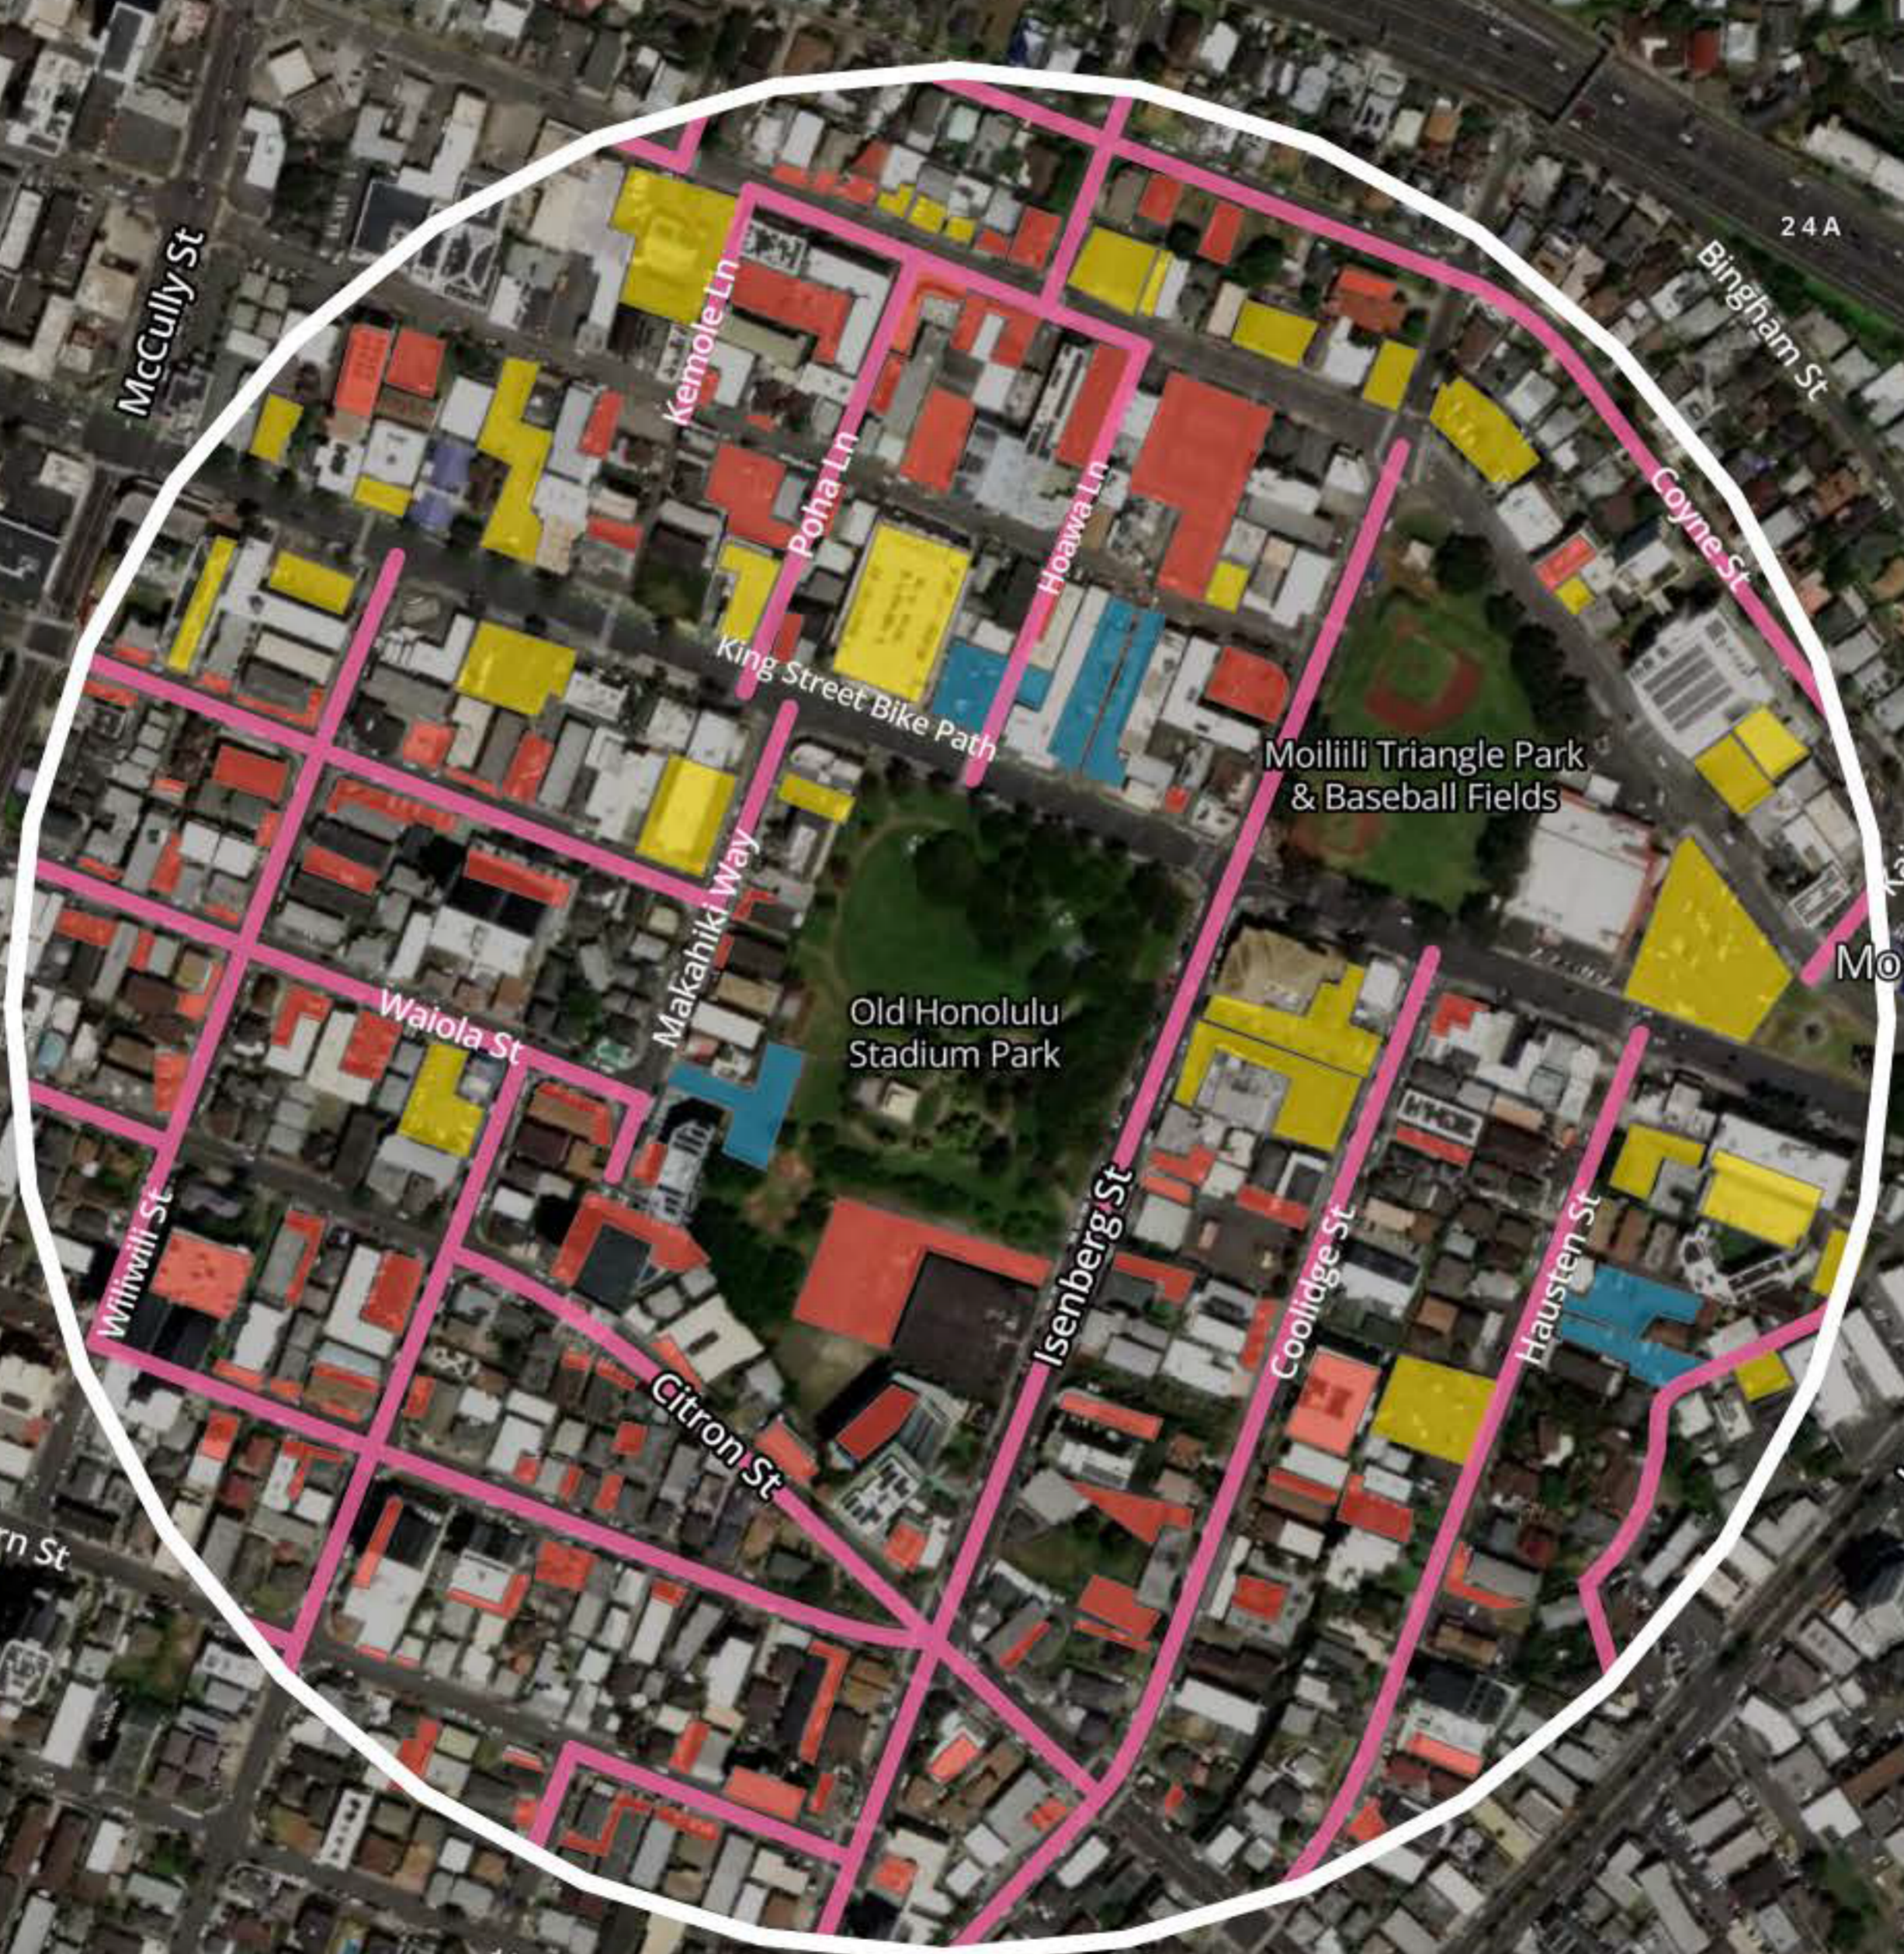

Mō'ili'ili

..... .25 Mile Buffer

Num stall area

On Street Parking Moiliili

- 0 - 10,500

- Open Access Parking
- Mixed Use Parking
- Closed Access Parking