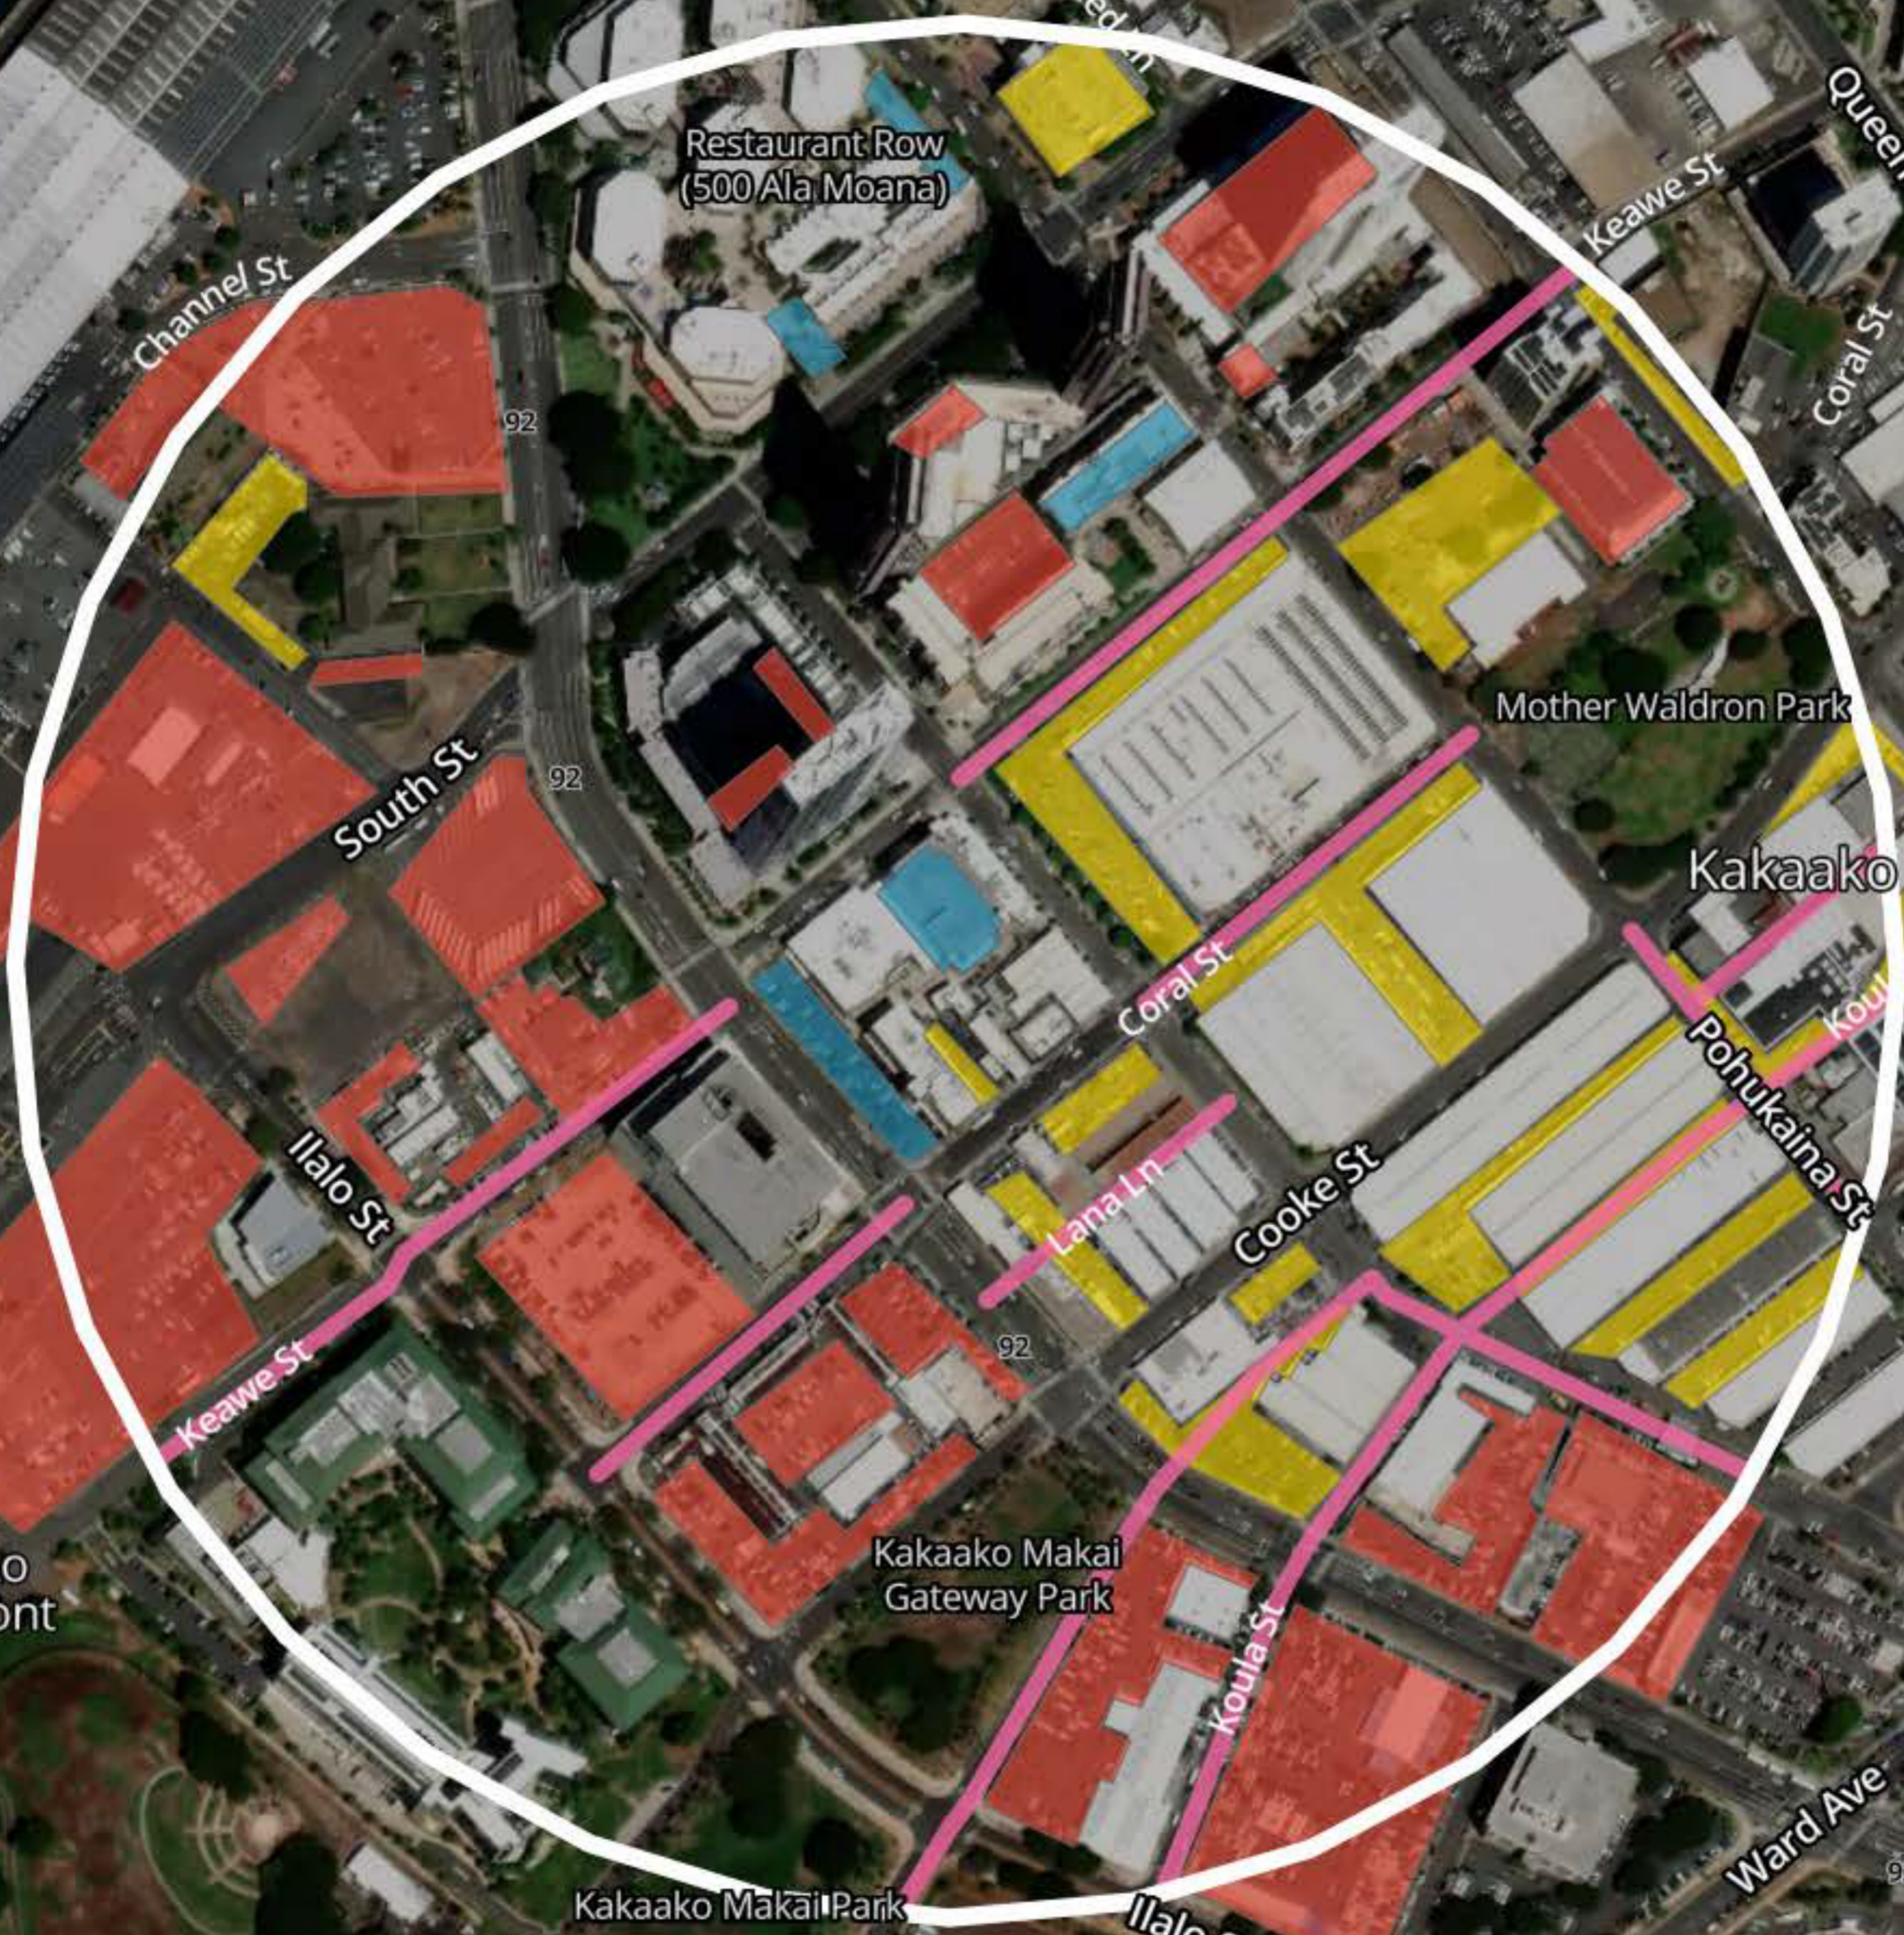

Kaka'ako

.25 Mile Buffer

Num stall area

On Street Parking Stall Area

0 - 9,600

Open Access Parking

Mixed Use Parking

Closed Access Parking